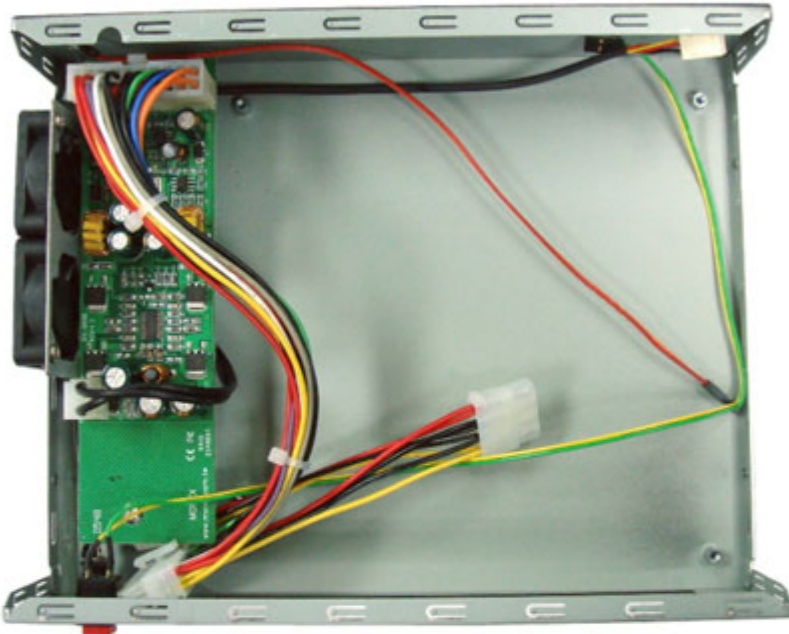

74.95 EUR
incl. 19% VAT, plus [shipping](#)

Support: [Drawing](#)

Model No	5677
M/B Form Factor	Mini-ITX (6.7"x 6.7")
Dimensions (D x W x H)	186x 259.5 x 58.5(mm) , 2.8L

Drive Bays	Internal 2.5*1
CD/DVD Device	N/A
PSU Form Factor	Internal Power Supply: 80W (12V) External Power Supply (A/C): 60W & 80W (12V)
Indicators	1 x Power Status
Front I/O	N/A
Rear I/O	COM*1, Power Button
Material	Steel
System Fans	N/A
Thickness	0.8mm
Container Loading	20':1800, 40':23800, 40'HQ:4400
Application	POS, Kiosk, Media Box, Digital Signage